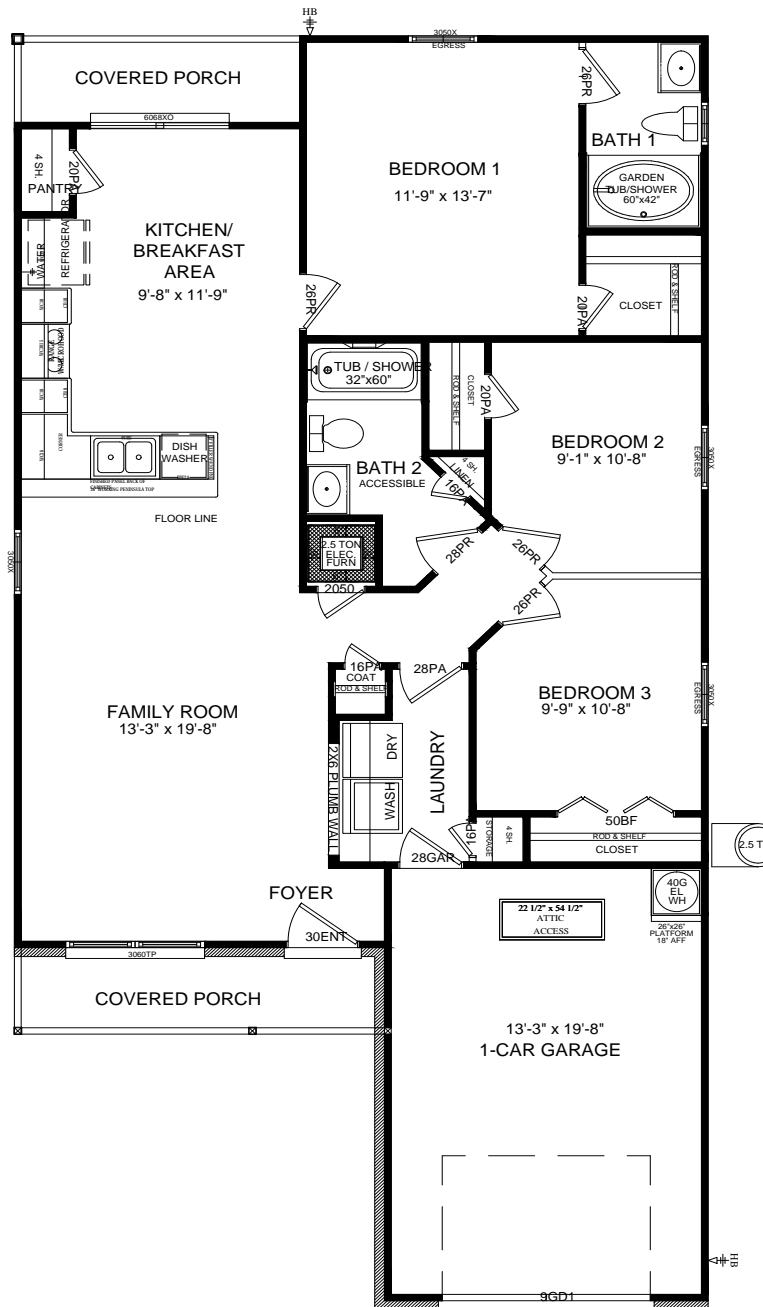

NW FLORIDA'S MOST AFFORDABLE NEW HOMES

WE HAVE *Great* PLANS FOR YOU!

THE AMERICAN ROSE PLAN# 1166
3BR / 2BA / 1 CAR GARAGE

WWW.HENRYCOMPANYHOMES.COM

4229 HIGHWAY 90 EAST - PACE, FL 32571 1.800.42.HENRY

*ALL DIMENSIONS ARE APPROXIMATE AND MAY VARY FROM PLANS AND MODEL HOMES. HENRY COMPANY HOMES RESERVES THE RIGHT OF PRICE, PLAN OR SPECIFICATION CHANGE WITHOUT NOTICE OR PRIOR OBLIGATION. REV. 12/2015